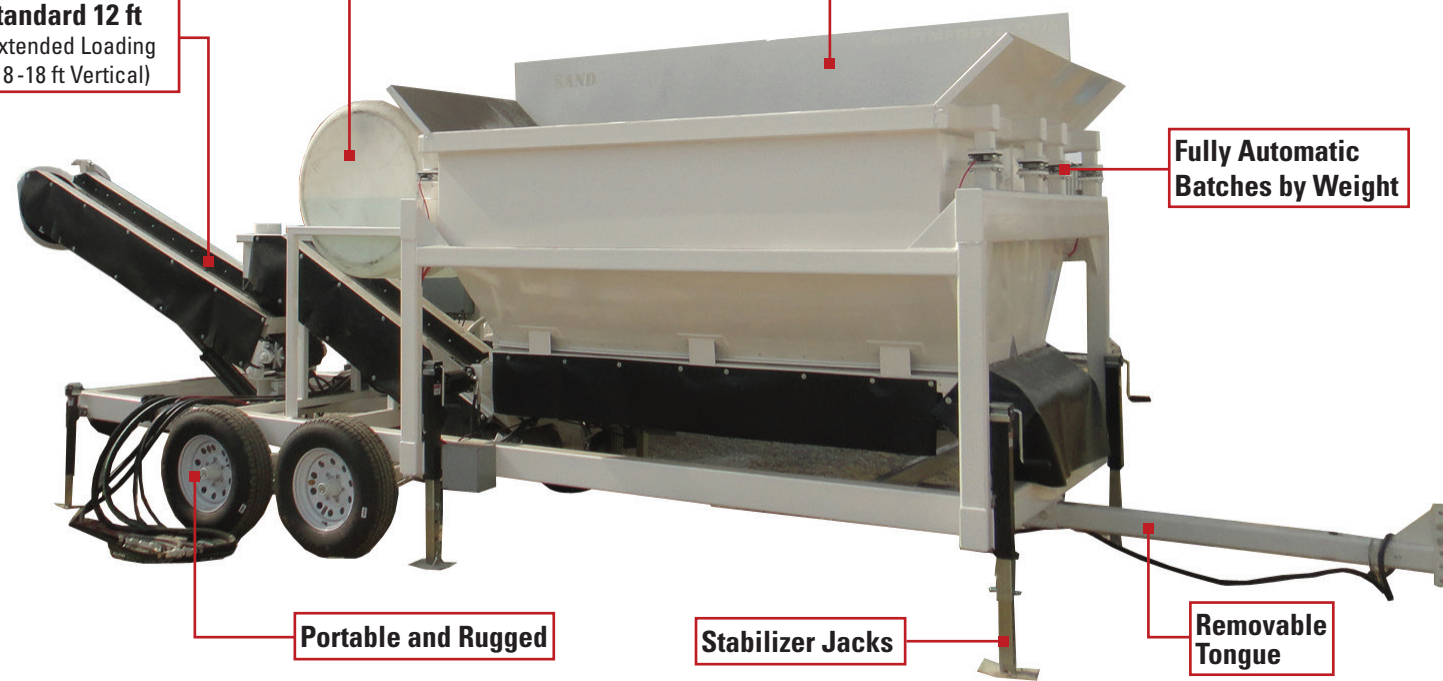

Options may be subject to change

- 2CL 5-2**
- Length 17 ft 6 in
 - Height 9 ft
 - Width 8 ft 2 in
 - Weight 7,000 lbs

- High Quality End Product**
- Portable/Shipping Container Ready**
- Removable Axle for Shipping**
- Computer Programmable**
- Rapid Return on Investment**
- Simple Operation and Maintenance**
- Great Price and Value**

Call us at 1-855-600-5602, or visit our website at www.mixright.com for more information and pricing.

2CL AUTOMATED BATCH PLANTS

2CL 8-2

- Length 19 ft 6 in
- Height 9 ft
- Width 8 ft 2 in
- Weight 8,000 lbs

Sand/Rock Bins:
5 Yards (3.82 Meters)
8 Yards (6.12 Meters)
12 Yards (9.17 Meters)
Depending on Bin Size, 30-60 Yards
(23-45.87 Meters) **per Hour.**

300 Gallon (1136 Liters)
Water Tank with Hydraulic Water Pump
Larger Storage Capacity Available Upon Request

V-Belt Loading Standard 12 ft
(Extended Loading at 8-18 ft Vertical)

Fully Automatic Batches by Weight

Portable and Rugged

Stabilizer Jacks

Removable Tongue

Auto Control (Standard)

- Controls: water, sand, rock, and cement
- Controls: up to 5 weighted bins